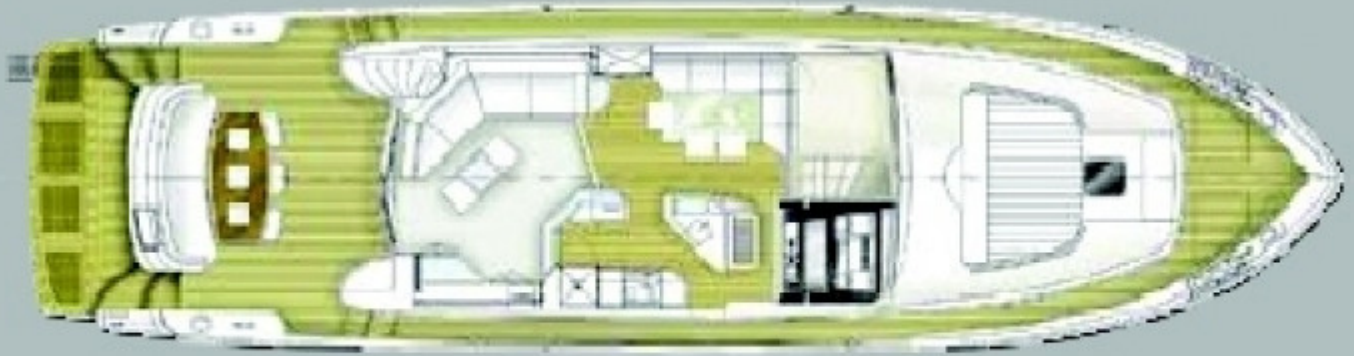

Number of heads: 3

Cruising Speed (knots) : 24

Equipment

Accommodation 6 Guests in 2 King and 1 twin cabin, air conditioned with en-suite facilities

General Amenities TV/DVD, Sat TV, indoor/outdoor audio system, generator, water maker, ice maker, BBQ, onboard WIFI internet access, full A/C

Crew Crew consisting of 3: Captain - Cook/hostess - Deckhand in separate compartments

Images

Fly Bridge

Main Deck